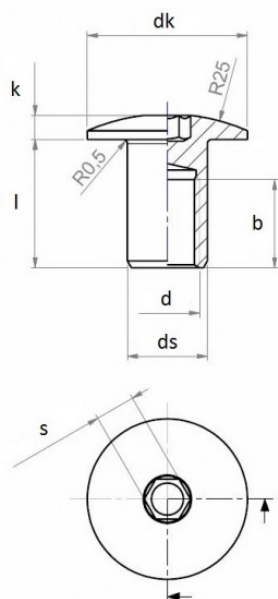

PRODUCT SHEET

Description:

Steel Head D-595,5mm Hex,M8,Head $\varnothing 20 \times 3$ mm,Shaft $\varnothing 10 \times 14$ mm,BPL

Item number:

12.09.920-0

Units	Box	Carton	HS Code	Barcode
Pcs.	1	1000	7318190090	
				5704866026185